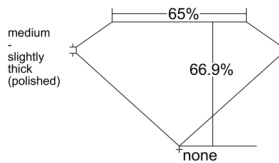

GIA®

FACSIMILE

GIA REPORT 5543272794

Verify this report at gia.edu

GIA NATURAL DIAMOND DOSSIER®

December 22, 2025
GIA Report Number 5543272794
Shape and Cutting Style ..... Emerald Cut
Measurements ..... 6.47 x 4.61 x 3.08 mm

GRADING RESULTS

Carat Weight ..... 0.90 carat
Color Grade ..... E
Clarity Grade SI1

ADDITIONAL GRADING INFORMATION

Polish ..... Excellent
Symmetry ..... Excellent
Fluorescence ..... None
Clarity Characteristics ..... Crystal, Cloud
Inscription(s): GIA 5543272794

PROPORTIONS

Profile not to actual proportions

GRADING SCALES

GIA COLOR SCALE		GIA CLARITY SCALE	
COLORLESS	D	VERY VERY SLIGHTLY SLIGHTLY INCLUDED	FLAWLESS
	E		INTERNALLY FLAWLESS
	F		VVS₁
	G		VVS₂
	H		VS₁
	I		VS₂
	J		SI₁
	K		SI₂
	L		I₁
	M		I₂
NEAR COLORLESS	N	SLIGHTLY INCLUDED	I₃
	O		
	P		
	Q		
FAINT	R		
	S		
	T		
	U		
VERT LIGHT	V		
	W		
	X		
	Y		
LIGHT	Z