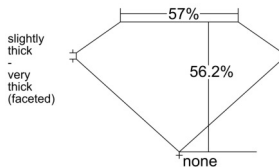

GIA®

FACSIMILE

GIA REPORT 5543271398

Verify this report at GIA.edu

GIA NATURAL DIAMOND DOSSIER®

December 19, 2025
GIA Report Number 5543271398
Shape and Cutting Style ..... Heart Brilliant
Measurements ..... 5.57 x 6.22 x 3.49 mm

GRADING RESULTS

Carat Weight ..... 0.70 carat
Color Grade ..... G
Clarity Grade VS1

ADDITIONAL GRADING INFORMATION

Polish ..... Excellent
Symmetry ..... Very Good
Fluorescence ..... None
Clarity Characteristics..... Twinning Wisp, Crystal, Cloud, Pinpoint
Inscription(s): GIA 5543271398

PROPORTIONS

Profile not to actual proportions

GRADING SCALES

GIA COLOR SCALE		GIA CLARITY SCALE			
COLORLESS	D	VERY VERY SLIGHTLY INCLUDED	FLAWLESS		
	E		INTERNALLY FLAWLESS		
	F	VERY SLIGHTLY INCLUDED	VVS₁		
	G		VVS₂		
	H		VS₁		
	NEAR COLORLESS	I	SLIGHTLY INCLUDED	VS₂	
		J		SI₁	
		FAINT	K	INCLUDED	SI₂
			L		I₁
			M		I₂
VERT LIGHT	N	INCLUDED	I₃		
	O				
	P				
	Q				
	R				
LIGHT	S				
	T				
	U				
	V				
	W				
	X				
Y					
Z