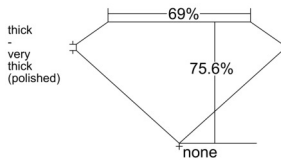

GIA®

FACSIMILE

GIA REPORT 5543264024

Verify this report at GIA.edu

GIA NATURAL DIAMOND DOSSIER®

December 18, 2025
GIA Report Number 5543264024
Shape and Cutting Style ..... Square Modified Brilliant
Measurements ..... 4.61 x 4.55 x 3.44 mm

GRADING RESULTS

Carat Weight ..... 0.60 carat
Color Grade ..... G
Clarity Grade VVS2

ADDITIONAL GRADING INFORMATION

Polish ..... Excellent
Symmetry ..... Very Good
Fluorescence ..... None
Clarity Characteristics..... Pinpoint, Surface Graining
Inscription(s): GIA 5543264024

PROPORTIONS

Profile not to actual proportions

GRADING SCALES

GIA COLOR SCALE		GIA CLARITY SCALE			
COLORLESS	D	VERY VERY SLIGHTLY INCLUDED	FLAWLESS		
	E		INTERNALLY FLAWLESS		
	F	VERY SLIGHTLY INCLUDED	VVS₁		
	G		VVS₂		
	H		VS₁		
	NEAR COLORLESS	I	SLIGHTLY INCLUDED	VS₂	
		J		SI₁	
		FAINT	K	INCLUDED	SI₂
			L		I₁
			M		I₂
VERT LIGHT			N	INCLUDED	I₃
			O		
			P		
	Q				
LIGHT	R				
	S				
	T				
	U				
	V				
	W				
	X				
	Y				
	Z