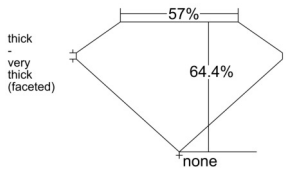

GIA®

FACSIMILE

GIA REPORT 5543253018

Verify this report at GIA.edu

GIA NATURAL DIAMOND DOSSIER®

December 17, 2025
GIA Report Number 5543253018
Shape and Cutting Style ..... Oval Brilliant
Measurements ..... 5.66 x 4.06 x 2.62 mm

GRADING RESULTS

Carat Weight ..... 0.40 carat
Color Grade ..... G
Clarity Grade VS1

ADDITIONAL GRADING INFORMATION

Polish ..... Excellent
Symmetry ..... Very Good
Fluorescence ..... Medium Blue
Clarity Characteristics..... Indented Natural, Pinpoint
Inscription(s): GIA 5543253018

PROPORTIONS

Profile not to actual proportions

GRADING SCALES

GIA COLOR SCALE		GIA CLARITY SCALE			
COLORLESS	D	VERY VERY SLIGHTLY INCLUDED	FLAWLESS		
	E		INTERNALLY FLAWLESS		
	F		VVS₁		
	NEAR COLORLESS	G	VVS₂		
		H	VERY SLIGHTLY INCLUDED	VS₁	
		I		VS₂	
		FAINT	J	SLIGHTLY INCLUDED	SI₁
			K		SI₂
	L		INCLUDED		I₁
	M			I₂	
VERT LIGHT	N		INCLUDED	I₃	
	O				
	P				
	LIGHT	Q			
		R			
S					
T					
U					
	V				
	W				
	X				
	Y				
	Z