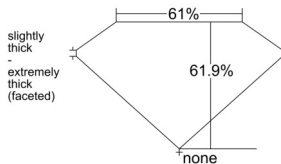

GIA®

FACSIMILE

GIA REPORT 5543252815

Verify this report at GIA.edu

GIA NATURAL DIAMOND DOSSIER®

December 17, 2025
GIA Report Number 5543252815
Shape and Cutting Style ..... Heart Brilliant
Measurements ..... 4.95 x 5.71 x 3.53 mm

GRADING RESULTS

Carat Weight ..... 0.60 carat
Color Grade ..... H
Clarity Grade VS1

ADDITIONAL GRADING INFORMATION

Polish ..... Excellent
Symmetry ..... Excellent
Fluorescence ..... None
Clarity Characteristics..... Feather, Pinpoint, Indented Natural
Inscription(s): GIA 5543252815

PROPORTIONS

Profile not to actual proportions

GRADING SCALES

GIA COLOR SCALE		GIA CLARITY SCALE			
COLORLESS	D	VERY VERY SLIGHTLY INCLUDED	FLAWLESS		
	E		INTERNALLY FLAWLESS		
	F	VERY SLIGHTLY INCLUDED	VS₁		
	G		VS₂		
	H		VS₁		
	NEAR COLORLESS	I	SLIGHTLY INCLUDED	SI₁	
		J		SI₂	
		FAINT	K	INCLUDED	I₁
			L		I₂
			M		I₃
VERT LIGHT	N		LIGHT		
	O				
	P				
	Q				
	R