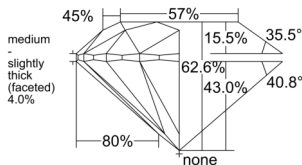

GIA®

FACSIMILE

GIA REPORT 5543225023

Verify this report at GIA.edu

GIA NATURAL DIAMOND DOSSIER®

December 12, 2025
GIA Report Number 5543225023
Shape and Cutting Style ..... Round Brilliant
Measurements ..... 4.68 - 4.72 x 2.94 mm

GRADING RESULTS

Carat Weight ..... 0.40 carat
Color Grade ..... E
Clarity Grade VVS2
Cut Grade ..... Excellent

ADDITIONAL GRADING INFORMATION

Polish ..... Excellent
Symmetry ..... Excellent
Fluorescence ..... None
Clarity Characteristics ..... Cloud, Pinpoint
Inscription(s): GIA 5543225023

PROPORTIONS

GRADING SCALES

GIA COLOR SCALE

COLORLESS	D
	E
	F
	G
	H
	I
	J
NEAR COLORLESS	K
	L
FAIN	M
	N
	O
	P
VERY LIGHT	Q
	R
	S
	T
	U
	V
	W
	X
	Y
LIGHT	Z

GIA CLARITY SCALE

FLAWLESS	INTERNAL FLAWLESS	
		FLAWLESS
VERY VERY SLIGHTLY INCLUDED	VVS₁	
	VVS₂	
VERY SLIGHTLY INCLUDED	VS₁	
	VS₂	
SLIGHTLY INCLUDED	SI₁	
	SI₂	
INCLUDED	I₁	
	I₂	
	I₃	

GIA CUT SCALE

EXCELLENT
VERY GOOD
GOOD
FAIR
POOR