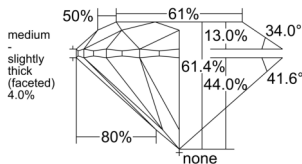

GIA®

FACSIMILE

GIA REPORT 5543221171

Verify this report at GIA.edu

GIA NATURAL DIAMOND DOSSIER®

December 12, 2025
GIA Report Number 5543221171
Shape and Cutting Style ..... Round Brilliant
Measurements ..... 4.52 - 4.54 x 2.78 mm

GRADING RESULTS

Carat Weight ..... 0.35 carat
Color Grade ..... J
Clarity Grade S11
Cut Grade ..... Excellent

ADDITIONAL GRADING INFORMATION

Polish ..... Excellent
Symmetry ..... Excellent
Fluorescence ..... None
Clarity Characteristics ..... Feather
Inscription(s): GIA 5543221171

PROPORTIONS

Profile to actual proportions