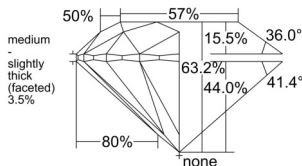

GIA®

FACSIMILE

GIA REPORT

5543216284

Verify this report at GIA.edu

GIA NATURAL DIAMOND DOSSIER®

December 11, 2025
GIA Report Number 5543216284
Shape and Cutting Style ..... Round Brilliant
Measurements ..... 5.35 - 5.39 x 3.39 mm

GRADING RESULTS

Carat Weight ..... 0.60 carat
Color Grade ..... E
Clarity Grade VS1
Cut Grade ..... Excellent

ADDITIONAL GRADING INFORMATION

Polish ..... Excellent
Symmetry ..... Excellent
Fluorescence ..... Medium Blue
Clarity Characteristics ..... Crystal, Cloud, Pinpoint
Inscription(s): GIA 5543216284

PROPORTIONS

GRADING SCALES

GIA COLOR SCALE

COLORLESS	D
	E
	F
	G
	H
	I
	J
NEAR COLORLESS	K
	L
Faint	M
	N
	O
	P
Very Light	Q
	R
	S
	T
	U
	V
Light	W
	X
	Y
	Z

GIA CLARITY SCALE

FLAWLESS	EXCELLENT	
INTERNALLY FLAWLESS		
VERY VERY SLIGHTLY INCLUDED	VERY GOOD	
VVS₁		
VVS₂		
VS₁	GOOD	
VS₂		
SLIGHTLY INCLUDED	FAIR	
SI₁		
SI₂		
INCLUDED	POOR	
		I₁
		I₂
I₃