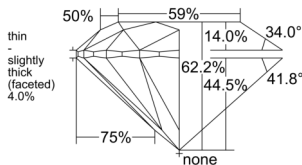

GIA®

FACSIMILE

GIA REPORT 5543205716

Verify this report at GIA.edu

GIA NATURAL DIAMOND DOSSIER®

December 11, 2025
GIA Report Number 5543205716
Shape and Cutting Style ..... Round Brilliant
Measurements ..... 5.68 - 5.70 x 3.54 mm

GRADING RESULTS

Carat Weight ..... 0.70 carat
Color Grade ..... M
Clarity Grade VVS1
Cut Grade ..... Excellent

ADDITIONAL GRADING INFORMATION

Polish ..... Excellent
Symmetry ..... Excellent
Fluorescence ..... Faint
Clarity Characteristics ..... Pinpoint, Feather
Inscription(s): GIA 5543205716

PROPORTIONS

Profile to actual proportions