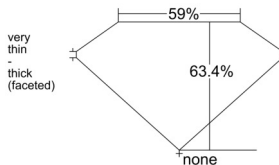

GIA®

FACSIMILE

GIA REPORT 5543197573

Verify this report at GIA.edu

GIA NATURAL DIAMOND DOSSIER®

December 09, 2025
GIA Report Number 5543197573
Shape and Cutting Style ..... Oval Brilliant
Measurements ..... 6.60 x 4.69 x 2.98 mm

GRADING RESULTS

Carat Weight ..... 0.60 carat
Color Grade ..... E
Clarity Grade VS1

ADDITIONAL GRADING INFORMATION

Polish ..... Excellent
Symmetry ..... Very Good
Fluorescence ..... Medium Blue
Clarity Characteristics..... Indented Natural, Cavity, Feather,
Pinpoint

Inscription(s): GIA 5543197573

PROPORTIONS

Profile not to actual proportions

GRADING SCALES

GIA COLOR SCALE		GIA CLARITY SCALE			
COLORLESS	D	VERY VERY SLIGHTLY INCLUDED	FLAWLESS		
	E		INTERNALLY FLAWLESS		
	F	VERY SLIGHTLY INCLUDED	VS₁		
	G		VS₂		
	H		VS₁		
	NEAR COLORLESS	I	SLIGHTLY INCLUDED	VS₂	
		J		SI₁	
		FAINT	K	INCLUDED	SI₂
			L		I₁
			M		I₂
VERT LIGHT	N	LIGHT	I₃		
	O				
	P				
	Q				
	R				
	S				
	T