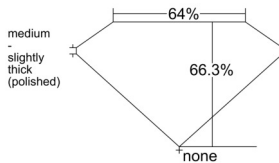

GIA®

FACSIMILE

GIA REPORT 5543177445

Verify this report at GIA.edu

GIA NATURAL DIAMOND DOSSIER®

December 08, 2025
GIA Report Number 5543177445
Shape and Cutting Style ..... Emerald Cut
Measurements ..... 6.27 x 4.35 x 2.89 mm

GRADING RESULTS

Carat Weight ..... 0.78 carat
Color Grade ..... G
Clarity Grade VS1

ADDITIONAL GRADING INFORMATION

Polish ..... Very Good
Symmetry ..... Very Good
Fluorescence ..... Faint
Clarity Characteristics ..... Crystal, Pinpoint
Inscription(s): GIA 5543177445

PROPORTIONS

Profile not to actual proportions

GRADING SCALES

GIA COLOR SCALE		GIA CLARITY SCALE			
COLORLESS	D	VERY VERY SLIGHTLY INCLUDED	FLAWLESS		
	E		INTERNALLY FLAWLESS		
	F	VERY SLIGHTLY INCLUDED	VS₁		
	G		VS₂		
	H		VS₁		
	NEAR COLORLESS	I	SLIGHTLY INCLUDED	VS₂	
		J		SI₁	
		FAINT	K	INCLUDED	SI₂
			L		I₁
			M		I₂
VERT LIGHT	N	INCLUDED	I₃		
	O				
	P				
	Q				
	R				
	S				
	T				
LIGHT	U				
	V				
	W				
	X				
Y					
Z