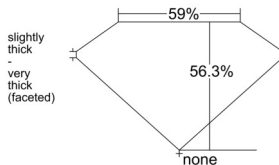

GIA®

FACSIMILE

GIA REPORT 5543177430

Verify this report at GIA.edu

GIA NATURAL DIAMOND DOSSIER®

December 08, 2025
GIA Report Number 5543177430
Shape and Cutting Style ..... Heart Brilliant
Measurements ..... 5.57 x 6.24 x 3.51 mm

GRADING RESULTS

Carat Weight ..... 0.70 carat
Color Grade I
Clarity Grade VS1

ADDITIONAL GRADING INFORMATION

Polish ..... Excellent
Symmetry ..... Very Good
Fluorescence ..... Faint
Clarity Characteristics ..... Feather, Pinpoint
Inscription(s): GIA 5543177430

PROPORTIONS

Profile not to actual proportions

GRADING SCALES

GIA COLOR SCALE		GIA CLARITY SCALE			
COLORLESS	D	VERY VERY SLIGHTLY INCLUDED	FLAWLESS		
	E		INTERNALLY FLAWLESS		
	F		VVS₁		
	G		VVS₂		
	NEAR COLORLESS	H	VERY SLIGHTLY INCLUDED	VS₁	
		I		VS₂	
		FAINT	J	SLIGHTLY INCLUDED	SI₁
			K		SI₂
	L		I₁		
	M		I₂		
N	I₃				
O					
VERT LIGHT	P	INCLUDED			
	Q				
	R				
	S				
	T				
	U				
	V				
LIGHT	W				
	X				
	Y				
	Z