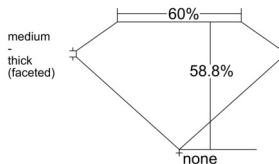

GIA®

FACSIMILE

GIA REPORT 5543176039

Verify this report at GIA.edu

GIA NATURAL DIAMOND DOSSIER®

December 08, 2025
GIA Report Number 5543176039
Shape and Cutting Style ..... Heart Brilliant
Measurements ..... 5.65 x 6.30 x 3.71 mm

GRADING RESULTS

Carat Weight ..... 0.77 carat
Color Grade ..... E
Clarity Grade VS1

ADDITIONAL GRADING INFORMATION

Polish ..... Excellent
Symmetry ..... Very Good
Fluorescence ..... Faint
Clarity Characteristics..... Crystal, Cloud, Needle, Pinpoint
Inspection(s): GIA 5543176039

PROPORTIONS

Profile not to actual proportions

GRADING SCALES

GIA COLOR SCALE		GIA CLARITY SCALE			
COLORLESS	D	VERY VERY SLIGHTLY INCLUDED	FLAWLESS		
	E		INTERNALLY FLAWLESS		
	F	VERY SLIGHTLY INCLUDED	VS₁		
	G		VS₂		
	H		VS₁		
	NEAR COLORLESS	I	SLIGHTLY INCLUDED	VS₂	
		J		SI₁	
		FAINT	K	INCLUDED	SI₂
			L		I₁
			M		I₂
VERTICALLY LIGHT	N	INCLUDED	I₃		
	O				
	P				
	Q				
	R				
LIGHT	S				
	T				
	U				
	V				
	W				
X					
Y					
Z