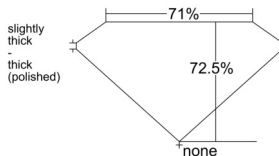

GIA®

FACSIMILE

GIA REPORT 5543173481

Verify this report at gia.edu

GIA NATURAL DIAMOND DOSSIER®

December 08, 2025
GIA Report Number 5543173481
Shape and Cutting Style ..... Square Modified Brilliant
Measurements ..... 5.24 x 5.24 x 3.80 mm

GRADING RESULTS

Carat Weight ..... 0.90 carat
Color Grade I
Clarity Grade VVS2

ADDITIONAL GRADING INFORMATION

Polish ..... Excellent
Symmetry ..... Very Good
Fluorescence ..... None
Clarity Characteristics ..... Feather, Pinpoint
Inscription(s): GIA 5543173481

PROPORTIONS

Profile not to actual proportions