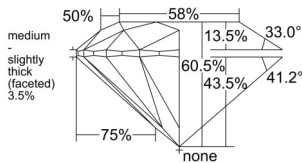

GIA®

FACSIMILE

GIA REPORT 5543171885

Verify this report at GIA.edu

GIA NATURAL DIAMOND DOSSIER®

December 09, 2025
GIA Report Number 5543171885
Shape and Cutting Style ..... Round Brilliant
Measurements ..... 5.14 - 5.17 x 3.12 mm

GRADING RESULTS

Carat Weight ..... 0.50 carat
Color Grade ..... D
Clarity Grade S11
Cut Grade ..... Excellent

ADDITIONAL GRADING INFORMATION

Polish ..... Excellent
Symmetry ..... Excellent
Fluorescence ..... None
Clarity Characteristics ..... Cloud, Crystal, Feather
Inscription(s): GIA 5543171885

PROPORTIONS

Profile to actual proportions