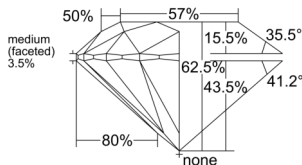

GIA®

FACSIMILE

GIA REPORT 5543168511

Verify this report at GIA.edu

GIA NATURAL DIAMOND DOSSIER®

December 08, 2025
GIA Report Number 5543168511
Shape and Cutting Style ..... Round Brilliant
Measurements ..... 5.44 - 5.47 x 3.41 mm

GRADING RESULTS

Carat Weight ..... 0.62 carat
Color Grade ..... E
Clarity Grade VVS1
Cut Grade ..... Excellent

ADDITIONAL GRADING INFORMATION

Polish ..... Excellent
Symmetry ..... Excellent
Fluorescence ..... Faint
Clarity Characteristics ..... Feather
Inscription(s): GIA 5543168511

PROPORTIONS

Profile to actual proportions