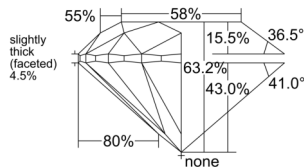

GIA®

FACSIMILE

GIA REPORT 5543160483

Verify this report at GIA.edu

GIA NATURAL DIAMOND DOSSIER®

December 08, 2025
GIA Report Number 5543160483
Shape and Cutting Style ..... Round Brilliant
Measurements ..... 5.72 - 5.75 x 3.62 mm

GRADING RESULTS

Carat Weight ..... 0.74 carat
Color Grade ..... M
Clarity Grade VS1
Cut Grade ..... Very Good

ADDITIONAL GRADING INFORMATION

Polish ..... Excellent
Symmetry ..... Excellent
Fluorescence ..... Medium Blue
Clarity Characteristics..... Crystal, Needle, Cloud, Pinpoint
Inscription(s): GIA 5543160483

PROPORTIONS

Profile to actual proportions