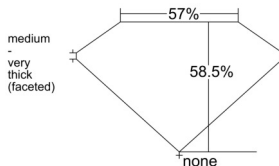

GIA®

FACSIMILE

GIA REPORT 5543157368

Verify this report at GIA.edu

GIA NATURAL DIAMOND DOSSIER®

December 04, 2025
GIA Report Number 5543157368
Shape and Cutting Style ..... Heart Brilliant
Measurements ..... 5.42 x 6.36 x 3.72 mm

GRADING RESULTS

Carat Weight ..... 0.74 carat
Color Grade I
Clarity Grade VS2

ADDITIONAL GRADING INFORMATION

Polish ..... Excellent
Symmetry ..... Excellent
Fluorescence ..... None
Clarity Characteristics ..... Crystal, Feather
Inscription(s): GIA 5543157368

PROPORTIONS

Profile not to actual proportions

GRADING SCALES

GIA COLOR SCALE		GIA CLARITY SCALE			
COLORLESS	D	VERY VERY SLIGHTLY INCLUDED	FLAWLESS		
	E		INTERNALLY FLAWLESS		
	F		VVS₁		
	NEAR COLORLESS	G	VVS₂		
		H	VERY SLIGHTLY INCLUDED	VS₁	
		I		VS₂	
		FAINT	J	SLIGHTLY INCLUDED	SI₁
	K		SI₂		
	L		INCLUDED		I₁
	M			I₂	
N	I₃				
VERTICALLY LIGHT	O				
	P				
	Q				
	R				
	S				
	T				
LIGHT	U				
	V				
	W				
	X				
	Y				
	Z