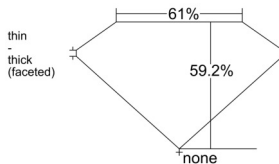

GIA®

FACSIMILE

GIA REPORT 5543144401

Verify this report at GIA.edu

GIA NATURAL DIAMOND DOSSIER®

December 02, 2025
GIA Report Number 5543144401
Shape and Cutting Style ..... Heart Brilliant
Measurements ..... 5.34 x 6.19 x 3.67 mm

GRADING RESULTS

Carat Weight ..... 0.71 carat
Color Grade ..... F
Clarity Grade VVS2

ADDITIONAL GRADING INFORMATION

Polish ..... Excellent
Symmetry ..... Very Good
Fluorescence ..... Faint
Clarity Characteristics ..... Pinpoint, Feather
Inscription(s): GIA 5543144401

PROPORTIONS

Profile not to actual proportions

GRADING SCALES

GIA COLOR SCALE		GIA CLARITY SCALE	
COLORLESS	D	VERY VERY SLIGHTLY INCLUDED	FLAWLESS
	E		INTERNALLY FLAWLESS
	F		VVS₁
	G		VVS₂
	H		VS₁
	I		VS₂
	J		SI₁
	K		SI₂
	L		I₁
	M		I₂
NEAR COLORLESS	N	SLIGHTLY INCLUDED	I₃
	O		
	P		
	Q		
FAINT	R		
	S		
	T		
	U		
VERT LIGHT	V		
	W		
	X		
	Y		
LIGHT	Z