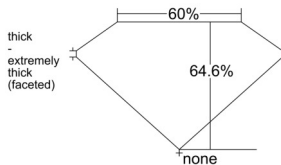

GIA®

FACSIMILE

GIA REPORT 5543138523

Verify this report at GIA.edu

GIA NATURAL DIAMOND DOSSIER®

December 02, 2025
GIA Report Number 5543138523
Shape and Cutting Style ..... Pear Brilliant
Measurements ..... 6.02 x 3.68 x 2.38 mm

GRADING RESULTS

Carat Weight ..... 0.32 carat
Color Grade ..... F
Clarity Grade ..... Internally Flawless

ADDITIONAL GRADING INFORMATION

Polish ..... Excellent
Symmetry ..... Very Good
Fluorescence ..... Faint
Clarity Characteristics ..... Minor Details of Polish
Inscription(s): GIA 5543138523

PROPORTIONS

Profile not to actual proportions

GRADING SCALES

GIA COLOR SCALE		GIA CLARITY SCALE			
COLORLESS	D	VERY VERY SLIGHTLY INCLUDED	FLAWLESS		
	E		INTERNALLY FLAWLESS		
	F	VERY SLIGHTLY INCLUDED	VVS₁		
	G		VVS₂		
	H		VS₁		
	NEAR COLORLESS	I	SLIGHTLY INCLUDED	VS₂	
		J		SI₁	
		FAINT	K	INCLUDED	SI₂
			L		I₁
			M		I₂
VERT LIGHT	N	LIGHT	I₃		
	O				
	P				
	Q				
	R