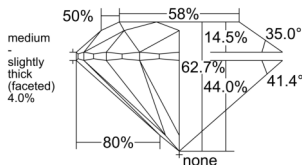

GIA®

FACSIMILE

GIA REPORT 5543130763

Verify this report at GIA.edu

GIA NATURAL DIAMOND DOSSIER®

December 02, 2025
GIA Report Number 5543130763
Shape and Cutting Style ..... Round Brilliant
Measurements ..... 5.65 - 5.69 x 3.56 mm

GRADING RESULTS

Carat Weight ..... 0.70 carat
Color Grade ..... G
Clarity Grade VS1
Cut Grade ..... Excellent

ADDITIONAL GRADING INFORMATION

Polish ..... Excellent
Symmetry ..... Excellent
Fluorescence ..... Faint
Clarity Characteristics..... Crystal, Feather, Pinpoint
Inscription(s): GIA 5543130763

PROPORTIONS

GRADING SCALES

GIA COLOR SCALE

COLORLESS	D
	E
	F
	G
	H
	I
	J
NEAR COLORLESS	K
	L
	M
FAIN	N
	O
	P
	Q
VERY LIGHT	R
	S
	T
	U
	V
	W
	X
	Y
LIGHT	Z

GIA CLARITY SCALE

FLAWLESS	INTERNAL FLAWLESS	
		FLAWLESS
VERY VERY SLIGHTLY INCLUDED	VVS₁	
	VVS₂	
VERY SLIGHTLY INCLUDED	VS₁	
	VS₂	
SLIGHTLY INCLUDED	SI₁	
	SI₂	
INCLUDED	I₁	
	I₂	
	I₃	

GIA CUT SCALE

EXCELLENT
VERY GOOD
GOOD
FAIR
POOR