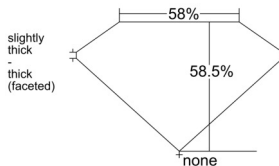

GIA®

FACSIMILE

GIA REPORT 5543124579

Verify this report at GIA.edu

GIA NATURAL DIAMOND DOSSIER®

December 01, 2025
GIA Report Number 5543124579
Shape and Cutting Style ..... Pear Brilliant
Measurements ..... 8.27 x 4.90 x 2.87 mm

GRADING RESULTS

Carat Weight ..... 0.71 carat
Color Grade ..... H
Clarity Grade VS2

ADDITIONAL GRADING INFORMATION

Polish ..... Excellent
Symmetry ..... Very Good
Fluorescence ..... None
Clarity Characteristics ..... Cloud
Inscription(s): GIA 5543124579

PROPORTIONS

Profile not to actual proportions

GRADING SCALES

GIA COLOR SCALE		GIA CLARITY SCALE			
COLORLESS	D	VERY VERY SLIGHTLY INCLUDED	FLAWLESS		
	E		INTERNALLY FLAWLESS		
	F		VVS₁		
	NEAR COLORLESS	G	VVS₂		
		H	VERY SLIGHTLY INCLUDED	VS₁	
		I		VS₂	
		FAINT	J	SLIGHTLY INCLUDED	SI₁
			K		SI₂
	L		INCLUDED		I₁
	M			I₂	
N	I₃				
VERT LIGHT	O				
	P				
	Q				
	R				
	S				
	T				
LIGHT	U				
	V				
	W				
	X				
Y					
Z