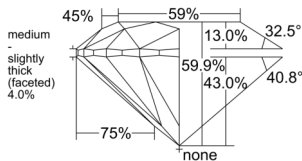

GIA®

FACSIMILE

GIA REPORT 5543122923

Verify this report at GIA.edu

GIA NATURAL DIAMOND DOSSIER®

November 28, 2025
GIA Report Number 5543122923
Shape and Cutting Style ..... Round Brilliant
Measurements ..... 4.31 - 4.34 x 2.59 mm

GRADING RESULTS

Carat Weight ..... 0.30 carat
Color Grade ..... F
Clarity Grade VVS1
Cut Grade ..... Excellent

ADDITIONAL GRADING INFORMATION

Polish ..... Excellent
Symmetry ..... Excellent
Fluorescence ..... None
Clarity Characteristics ..... Pinpoint, Feather
Inscription(s): GIA 5543122923

PROPORTIONS

Profile to actual proportions

GRADING SCALES

GIA COLOR SCALE	GIA CLARITY SCALE	GIA CUT SCALE	
D	FLAWLESS	EXCELLENT	
E	INTERNALLY FLAWLESS		
F		VVS₁	VERY GOOD
G	VVS₂		
H	VS₁	GOOD	
I	VS₂		
J	SI₁	FAIR	
K	SI₂		
L	I₁	POOR	
M	I₂		
N	I₃		
O			
P			
Q			
R			
S			
T			
U			
V			
W			
X			
Y			
Z