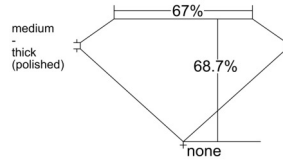

GIA®

FACSIMILE

GIA REPORT 5543119986

Verify this report at GIA.edu

GIA NATURAL DIAMOND DOSSIER®

November 28, 2025
GIA Report Number 5543119986
Shape and Cutting Style ..... Emerald Cut
Measurements ..... 4.57 x 3.16 x 2.17 mm

GRADING RESULTS

Carat Weight ..... 0.32 carat
Color Grade I
Clarity Grade VS1

ADDITIONAL GRADING INFORMATION

Polish ..... Very Good
Symmetry ..... Very Good
Fluorescence ..... Faint
Clarity Characteristics ..... Crystal, Pinpoint
Inscription(s): GIA 5543119986

PROPORTIONS

Profile not to actual proportions

GRADING SCALES

GIA COLOR SCALE		GIA CLARITY SCALE			
COLORLESS	D	VERY VERY SLIGHTLY INCLUDED	FLAWLESS		
	E		INTERNALLY FLAWLESS		
	F	VERY SLIGHTLY INCLUDED	VVS₁		
	G		VVS₂		
	H		VS₁		
	NEAR COLORLESS	I	SLIGHTLY INCLUDED	VS₂	
		J		SI₁	
		FAINT	K	INCLUDED	SI₂
			L		I₁
			M		I₂
VERT LIGHT	N	INCLUDED	I₃		
	O				
	P				
	Q				
	R				
LIGHT	S				
	T				
	U				
	V				
	W				
	X				
Y					
Z