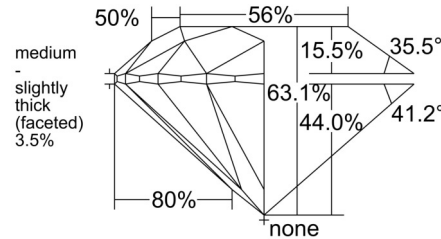

GIA NATURAL DIAMOND GRADING REPORT

December 01, 2025
 GIA Report Number 5543114374
 Shape and Cutting Style Round Brilliant
 Measurements 7.40 - 7.46 x 4.69 mm

GRADING RESULTS

Carat Weight 1.59 carat
 Color Grade J
 Clarity Grade VS1
 Cut Grade Excellent

Profile to actual proportions

CLARITY CHARACTERISTICS

KEY TO SYMBOLS*

-  Cloud
-  Pinpoint

* Red symbols denote internal characteristics (inclusions). Green or black symbols denote external characteristics (blemishes). Diagram is an approximate representation of the diamond, and symbols shown indicate type, position, and approximate size of clarity characteristics. All clarity characteristics may not be shown. Details of finish are not shown.