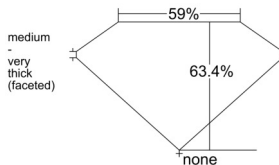

GIA®

FACSIMILE

GIA REPORT 5543110077

Verify this report at GIA.edu

GIA NATURAL DIAMOND DOSSIER®

November 27, 2025
GIA Report Number 5543110077
Shape and Cutting Style ..... Heart Brilliant
Measurements ..... 5.32 x 6.03 x 3.82 mm

GRADING RESULTS

Carat Weight ..... 0.71 carat
Color Grade ..... E
Clarity Grade VS1

ADDITIONAL GRADING INFORMATION

Polish ..... Excellent
Symmetry ..... Excellent
Fluorescence ..... Faint
Clarity Characteristics ..... Feather, Pinpoint, Cloud
Inscription(s): GIA 5543110077

PROPORTIONS

Profile not to actual proportions

GRADING SCALES

GIA COLOR SCALE		GIA CLARITY SCALE			
COLORLESS	D	VERY VERY SLIGHTLY INCLUDED	FLAWLESS		
	E		INTERNALLY FLAWLESS		
	F	VERY SLIGHTLY INCLUDED	VS₁		
	G		VS₂		
	H		VS₁		
	NEAR COLORLESS	I	SLIGHTLY INCLUDED	VS₂	
		J		SI₁	
		FAINT	K	INCLUDED	SI₂
			L		I₁
			M		I₂
VERT LIGHT	N	LIGHT	I₃		
	O				
	P				
	Q				
	R