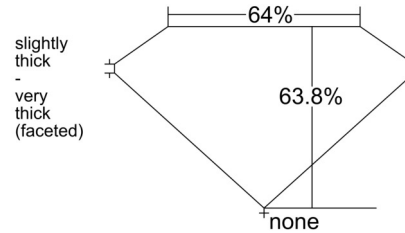

GIA NATURAL DIAMOND GRADING REPORT

November 26, 2025
 GIA Report Number 5543097930
 Shape and Cutting Style Oval Brilliant
 Measurements 9.86 x 6.84 x 4.36 mm

GRADING RESULTS

Carat Weight 2.00 carat
 Color Grade I
 Clarity Grade VVS2

ADDITIONAL GRADING INFORMATION

Polish Excellent
 Symmetry Very Good
 Fluorescence Medium Blue
 Inscription(s): GIA 5543097930
 Comments: Pinpoints are not shown.

PROPORTIONS

Profile not to actual proportions

CLARITY CHARACTERISTICS

KEY TO SYMBOLS*

- Cloud
- Needle
- Indented Natural
- Natural

* Red symbols denote internal characteristics (inclusions). Green or black symbols denote external characteristics (blemishes). Diagram is an approximate representation of the diamond, and symbols shown indicate type, position, and approximate size of clarity characteristics. All clarity characteristics may not be shown. Details of finish are not shown.