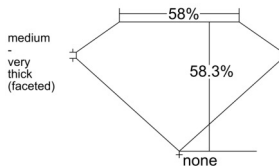

GIA®

FACSIMILE

GIA REPORT 5543087148

Verify this report at GIA.edu

GIA NATURAL DIAMOND DOSSIER®

November 25, 2025
GIA Report Number 5543087148
Shape and Cutting Style ..... Heart Brilliant
Measurements ..... 4.97 x 5.48 x 3.20 mm

GRADING RESULTS

Carat Weight ..... 0.50 carat
Color Grade ..... G
Clarity Grade VS2

ADDITIONAL GRADING INFORMATION

Polish ..... Excellent
Symmetry ..... Very Good
Fluorescence ..... None
Clarity Characteristics ..... Feather
Inscription(s): GIA 5543087148

PROPORTIONS

Profile not to actual proportions

GRADING SCALES

GIA COLOR SCALE		GIA CLARITY SCALE	
COLORLESS	D	VERY VERY SLIGHTLY INCLUDED	FLAWLESS
	E		INTERNALLY FLAWLESS
	F		VVS₁
	G		VVS₂
	H		VS₁
	I		VS₂
	J		SI₁
	K		SI₂
	L		I₁
	M		I₂
NEAR COLORLESS	N	SLIGHTLY INCLUDED	I₃
	O		
	P		
	Q		
FAINT	R		
	S		
	T		
	U		
VERT LIGHT	V		
	W		
	X		
	Y		
LIGHT	Z