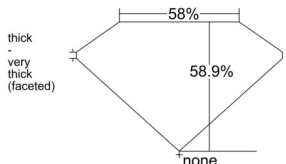

GIA®

FACSIMILE

GIA REPORT 5543085272

Verify this report at GIA.edu

GIA NATURAL DIAMOND DOSSIER®

November 26, 2025
GIA Report Number 5543085272
Shape and Cutting Style ..... Heart Brilliant
Measurements ..... 5.44 x 6.08 x 3.58 mm

GRADING RESULTS

Carat Weight ..... 0.70 carat
Color Grade ..... J
Clarity Grade VVS1

ADDITIONAL GRADING INFORMATION

Polish ..... Excellent
Symmetry ..... Excellent
Fluorescence ..... None
Clarity Characteristics ..... Feather
Inscription(s): GIA 5543085272

PROPORTIONS

Profile not to actual proportions

GRADING SCALES

GIA COLOR SCALE		GIA CLARITY SCALE			
COLORLESS	D	VERY VERY SLIGHTLY INCLUDED	FLAWLESS		
	E		INTERNALLY FLAWLESS		
	F	VERY SLIGHTLY INCLUDED	VVS₁		
	G		VVS₂		
	H		VS₁		
	NEAR COLORLESS	I	SLIGHTLY INCLUDED	VS₂	
		J		SI₁	
		FAINT	K	INCLUDED	SI₂
			L		I₁
			M		I₂
VERT LIGHT	N	LIGHT	I₃		
	O				
	P				
	Q				
	R