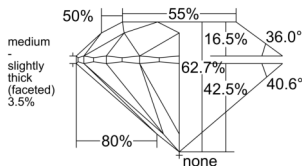

GIA®

FACSIMILE

GIA REPORT 5543084790

Verify this report at GIA.edu

GIA NATURAL DIAMOND DOSSIER®

November 25, 2025
GIA Report Number 5543084790
Shape and Cutting Style ..... Round Brilliant
Measurements ..... 5.36 - 5.38 x 3.37 mm

GRADING RESULTS

Carat Weight ..... 0.60 carat
Color Grade ..... H
Clarity Grade VS1
Cut Grade ..... Excellent

ADDITIONAL GRADING INFORMATION

Polish ..... Excellent
Symmetry ..... Excellent
Fluorescence ..... None
Clarity Characteristics ..... Feather, Cloud
Inscription(s): GIA 5543084790

PROPORTIONS

Profile to actual proportions