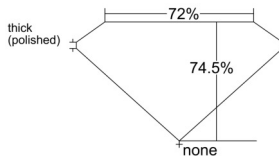

GIA®

FACSIMILE

GIA REPORT 5543075028

Verify this report at GIA.edu

GIA NATURAL DIAMOND DOSSIER®

November 25, 2025
GIA Report Number 5543075028
Shape and Cutting Style ..... Square Modified Brilliant
Measurements ..... 4.80 x 4.73 x 3.52 mm

GRADING RESULTS

Carat Weight ..... 0.70 carat
Color Grade ..... J
Clarity Grade VVS1

ADDITIONAL GRADING INFORMATION

Polish ..... Excellent
Symmetry ..... Very Good
Fluorescence ..... None
Clarity Characteristics ..... Pinpoint, Feather
Inscription(s): GIA 5543075028

PROPORTIONS

Profile not to actual proportions

GRADING SCALES

GIA COLOR SCALE		GIA CLARITY SCALE	
COLORLESS	D	NEAR COLORLESS	FLAWLESS
	E		INTERNALLY FLAWLESS
	F		VVS₁
	G		VVS₂
	H		VS₁
	I		VS₂
	J		SI₁
	K		SI₂
	L		I₁
	M		I₂
FAINT	N	VERY LIGHTLY INCLUDED	I₃
	O		
	P		
	Q		
VERY LIGHT	R	SLIGHTLY INCLUDED	
	S		
	T		
	U		
LIGHT	V	INCLUDED	
	W		
	X		
	Y		
	Z