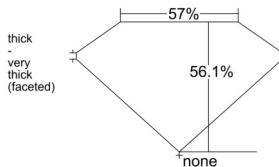

GIA®

FACSIMILE

GIA REPORT 5543068616

Verify this report at GIA.edu

GIA NATURAL DIAMOND DOSSIER®

November 24, 2025
GIA Report Number 5543068616
Shape and Cutting Style ..... Heart Brilliant
Measurements ..... 5.61 x 6.22 x 3.48 mm

GRADING RESULTS

Carat Weight ..... 0.70 carat
Color Grade I
Clarity Grade VS2

ADDITIONAL GRADING INFORMATION

Polish ..... Excellent
Symmetry ..... Excellent
Fluorescence ..... Faint
Clarity Characteristics ..... Crystal, Feather
Inscription(s): GIA 5543068616

PROPORTIONS

Profile not to actual proportions

GRADING SCALES

GIA COLOR SCALE		GIA CLARITY SCALE	
COLORLESS	D	VERY VERY SLIGHTLY INCLUDED	FLAWLESS
	E		INTERNALLY FLAWLESS
	F		VVS₁
	G		VVS₂
	H		VS₁
	I		VS₂
	J		SI₁
	K		SI₂
	L		I₁
	M		I₂
NEAR COLORLESS	N	SLIGHTLY INCLUDED	I₃
	O		
	P		
	Q		
FAINT	R		
	S		
	T		
	U		
VERY LIGHT	V		
	W		
	X		
	Y		
LIGHT	Z