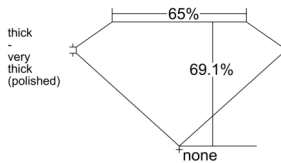

GIA®

FACSIMILE

GIA REPORT 5543065203

Verify this report at GIA.edu

GIA NATURAL DIAMOND DOSSIER®

November 26, 2025
GIA Report Number 5543065203
Shape and Cutting Style ..... Emerald Cut
Measurements ..... 6.33 x 4.47 x 3.09 mm

GRADING RESULTS

Carat Weight ..... 0.90 carat
Color Grade ..... E
Clarity Grade VS1

ADDITIONAL GRADING INFORMATION

Polish ..... Excellent
Symmetry ..... Very Good
Fluorescence ..... None
Clarity Characteristics ..... Crystal, Cloud, Pinpoint
Inscription(s): GIA 5543065203

PROPORTIONS

Profile not to actual proportions

GRADING SCALES

GIA COLOR SCALE		GIA CLARITY SCALE			
COLORLESS	D	VERY VERY SLIGHTLY INCLUDED	FLAWLESS		
	E		INTERNALLY FLAWLESS		
	F		VVS₁		
	NEAR COLORLESS	G	VERY SLIGHTLY INCLUDED	VVS₂	
		H		VS₁	
		FANT	I	SLIGHTLY INCLUDED	VS₂
			J		SI₁
	LIGHT	K	INCLUDED	SI₂	
		L		I₁	
		M		I₂	
N		I₃			
O					
P					
Q					
R					
S					
T					
U					
V					
W					
X					
Y					
Z