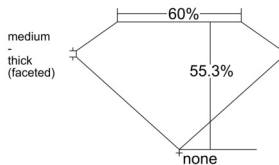

GIA®

FACSIMILE

GIA REPORT 5543037974

Verify this report at gia.edu

GIA NATURAL DIAMOND DOSSIER®

November 18, 2025
GIA Report Number 5543037974
Shape and Cutting Style ..... Heart Brilliant
Measurements ..... 5.42 x 5.94 x 3.29 mm

GRADING RESULTS

Carat Weight ..... 0.60 carat
Color Grade ..... G
Clarity Grade VS2

ADDITIONAL GRADING INFORMATION

Polish ..... Excellent
Symmetry ..... Very Good
Fluorescence ..... None
Clarity Characteristics ..... Crystal, Cloud, Feather
Inscription(s): GIA 5543037974

PROPORTIONS

Profile not to actual proportions

GRADING SCALES

GIA COLOR SCALE		GIA CLARITY SCALE			
COLORLESS	D	VERY VERY SLIGHTLY INCLUDED	FLAWLESS		
	E		INTERNALLY FLAWLESS		
	F	VERY SLIGHTLY INCLUDED	VVS₁		
	G		VVS₂		
	H		VS₁		
	NEAR COLORLESS	I	SLIGHTLY INCLUDED	VS₂	
		J		SI₁	
		FAINT	K	INCLUDED	SI₂
			L		I₁
			M		I₂
VERTICALLY LIGHT	N	LIGHT	I₃		
	O				
	P				
	Q				
	R