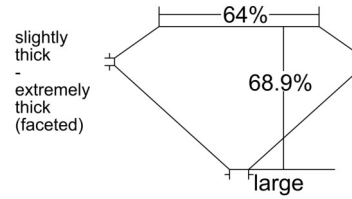

GIA NATURAL DIAMOND GRADING REPORT

November 20, 2025
 GIA Report Number 5543027941
 Shape and Cutting Style Old Mine Brilliant
 Measurements 7.75 x 6.46 x 4.45 mm

GRADING RESULTS

Carat Weight 1.90 carat
 Color Grade E
 Clarity Grade VS1

ADDITIONAL GRADING INFORMATION

Polish Excellent
 Symmetry Very Good
 Fluorescence None
 Inscription(s): GIA 5543027941
Comments: Additional pinpoints are not shown.

PROPORTIONS

Profile not to actual proportions

CLARITY CHARACTERISTICS

KEY TO SYMBOLS*

- Crystal
- ~ Feather
- ∖ Needle
- Pinpoint

* Red symbols denote internal characteristics (inclusions). Green or black symbols denote external characteristics (blemishes). Diagram is an approximate representation of the diamond, and symbols shown indicate type, position, and approximate size of clarity characteristics. All clarity characteristics may not be shown. Details of finish are not shown.