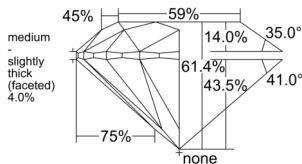

GIA®

FACSIMILE

GIA REPORT 5543014740

Verify this report at GIA.edu

GIA NATURAL DIAMOND DOSSIER®

November 17, 2025
GIA Report Number 5543014740
Shape and Cutting Style ..... Round Brilliant
Measurements ..... 5.32 - 5.35 x 3.28 mm

GRADING RESULTS

Carat Weight ..... 0.57 carat
Color Grade ..... F
Clarity Grade VS2
Cut Grade ..... Excellent

ADDITIONAL GRADING INFORMATION

Polish ..... Excellent
Symmetry ..... Excellent
Fluorescence ..... None
Clarity Characteristics ..... Crystal, Feather
Inscription(s): GIA 5543014740

PROPORTIONS

Profile to actual proportions

GRADING SCALES

GIA COLOR SCALE	GIA CLARITY SCALE	GIA CUT SCALE	
D	FLAWLESS	EXCELLENT	
E	INTERNALLY FLAWLESS		
F		VVS₁	VERY GOOD
G	VVS₂		
H	VS₁	GOOD	
I	VS₂		
J	SI₁	FAIR	
K	SI₂		
L	I₁	POOR	
M	I₂		
N	I₃		
O			
P			
Q			
R			
S			
T			
U			
V			
W			
X			
Y			
Z