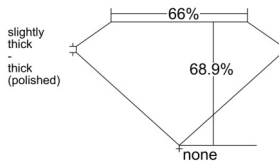

GIA®

FACSIMILE

GIA REPORT 5543004431

Verify this report at GIA.edu

GIA NATURAL DIAMOND DOSSIER®

November 14, 2025
GIA Report Number 5543004431
Shape and Cutting Style ..... Emerald Cut
Measurements ..... 5.19 x 3.69 x 2.54 mm

GRADING RESULTS

Carat Weight ..... 0.50 carat
Color Grade I
Clarity Grade VS1

ADDITIONAL GRADING INFORMATION

Polish ..... Very Good
Symmetry ..... Excellent
Fluorescence ..... None
Clarity Characteristics..... Cloud, Needle, Pinpoint
Inscription(s): GIA 5543004431

PROPORTIONS

Profile not to actual proportions

GRADING SCALES

GIA COLOR SCALE		GIA CLARITY SCALE	
COLORLESS	D	VERY VERY SLIGHTLY INCLUDED	FLAWLESS
	E		INTERNALLY FLAWLESS
	F		VVS₁
	G		VVS₂
	H		VS₁
	I		VS₂
	J		SI₁
	K		SI₂
	L		I₁
	M		I₂
NEAR COLORLESS	N	SLIGHTLY INCLUDED	I₃
	O		
	P		
	Q		
FAINT	R		
	S		
	T		
	U		
VERT LIGHT	V		
	W		
	X		
	Y		
LIGHT	Z