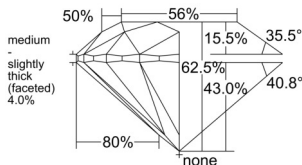

GIA®

FACSIMILE

GIA REPORT 5543001831

Verify this report at GIA.edu

GIA NATURAL DIAMOND DOSSIER®

November 13, 2025
GIA Report Number 5543001831
Shape and Cutting Style ..... Round Brilliant
Measurements ..... 5.05 - 5.08 x 3.17 mm

GRADING RESULTS

Carat Weight ..... 0.50 carat
Color Grade ..... F
Clarity Grade VVS1
Cut Grade ..... Excellent

ADDITIONAL GRADING INFORMATION

Polish ..... Excellent
Symmetry ..... Excellent
Fluorescence ..... None
Clarity Characteristics ..... Pinpoint, Feather
Inscription(s): GIA 5543001831

PROPORTIONS

Profile to actual proportions