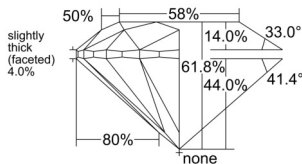

GIA®

FACSIMILE

GIA REPORT 5536995579

Verify this report at GIA.edu

GIA NATURAL DIAMOND DOSSIER®

November 13, 2025
GIA Report Number 5536995579
Shape and Cutting Style ..... Round Brilliant
Measurements ..... 4.33 - 4.36 x 2.68 mm

GRADING RESULTS

Carat Weight ..... 0.31 carat
Color Grade ..... F
Clarity Grade VVS1
Cut Grade ..... Excellent

ADDITIONAL GRADING INFORMATION

Polish ..... Excellent
Symmetry ..... Excellent
Fluorescence ..... None
Clarity Characteristics ..... Cloud, Pinpoint, Feather
Inscription(s): GIA 5536995579

PROPORTIONS

Profile to actual proportions