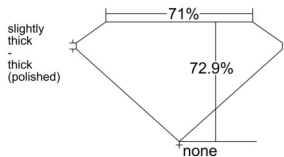

GIA®

FACSIMILE

GIA REPORT 5536988103

Verify this report at GIA.edu

GIA NATURAL DIAMOND DOSSIER®

November 13, 2025
GIA Report Number 5536988103
Shape and Cutting Style ..... Square Modified Brilliant
Measurements ..... 4.35 x 4.32 x 3.15 mm

GRADING RESULTS

Carat Weight ..... 0.51 carat
Color Grade I
Clarity Grade SI1

ADDITIONAL GRADING INFORMATION

Polish ..... Excellent
Symmetry ..... Very Good
Fluorescence ..... None
Clarity Characteristics ..... Crystal
Inscription(s): GIA 5536988103

PROPORTIONS

Profile not to actual proportions

GRADING SCALES

GIA COLOR SCALE		GIA CLARITY SCALE	
COLORLESS	D	VERY VERY SLIGHTLY INCLUDED	FLAWLESS
	E		INTERNALLY FLAWLESS
	F		VVS₁
	G		VVS₂
	H		VS₁
	I		VS₂
	J		SI₁
	K		SI₂
	L		I₁
	M		I₂
NEAR COLORLESS	N	SLIGHTLY INCLUDED	I₃
	O		
	P		
	Q		
FAINT	R		
	S		
	T		
	U		
VERT LIGHT	V		
	W		
	X		
	Y		
LIGHT	Z