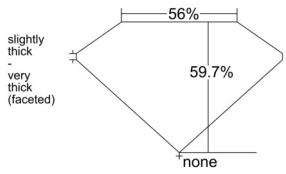

GIA®

FACSIMILE

GIA REPORT 5536987624

Verify this report at GIA.edu

GIA NATURAL DIAMOND DOSSIER®

November 17, 2025
GIA Report Number 5536987624
Shape and Cutting Style ..... Heart Brilliant
Measurements ..... 4.92 x 5.78 x 3.45 mm

GRADING RESULTS

Carat Weight ..... 0.60 carat
Color Grade ..... G
Clarity Grade VVS2

ADDITIONAL GRADING INFORMATION

Polish ..... Excellent
Symmetry ..... Excellent
Fluorescence ..... Medium Blue
Clarity Characteristics ..... Indented Natural, Pinpoint
Inscription(s): GIA 5536987624

PROPORTIONS

Profile not to actual proportions

GRADING SCALES

GIA COLOR SCALE		GIA CLARITY SCALE			
COLORLESS	D	VERY VERY SLIGHTLY INCLUDED	FLAWLESS		
	E		INTERNALLY FLAWLESS		
	F	VERY SLIGHTLY INCLUDED	VVS₁		
	G		VVS₂		
	H		VS₁		
	NEAR COLORLESS	I	SLIGHTLY INCLUDED	VS₂	
		J		SI₁	
		FAINT	K	INCLUDED	SI₂
			L		I₁
			M		I₂
VERT LIGHT	N	LIGHT	I₃		
	O				
	P				
	Q				
	R