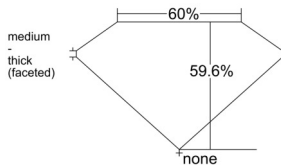

GIA®

FACSIMILE

GIA REPORT 5536981290

Verify this report at GIA.edu

GIA NATURAL DIAMOND DOSSIER®

November 12, 2025
GIA Report Number 5536981290
Shape and Cutting Style ..... Heart Brilliant
Measurements ..... 5.34 x 6.27 x 3.74 mm

GRADING RESULTS

Carat Weight ..... 0.70 carat
Color Grade ..... H
Clarity Grade VVS2

ADDITIONAL GRADING INFORMATION

Polish ..... Excellent
Symmetry ..... Excellent
Fluorescence ..... Faint
Clarity Characteristics ..... Pinpoint, Cloud
Inscription(s): GIA 5536981290

PROPORTIONS

Profile not to actual proportions

GRADING SCALES

GIA COLOR SCALE		GIA CLARITY SCALE	
COLORLESS	D	VERY VERY SLIGHTLY INCLUDED	FLAWLESS
	E		INTERNALLY FLAWLESS
	F		VVS₁
	G		VVS₂
	H		VS₁
	I		VS₂
	J		SI₁
	K		SI₂
	L		I₁
	M		I₂
NEAR COLORLESS	N	SLIGHTLY INCLUDED	I₃
	O		
	P		
	Q		
FAINT	R		
	S		
	T		
	U		
VERT LIGHT	V		
	W		
	X		
	Y		
LIGHT	Z