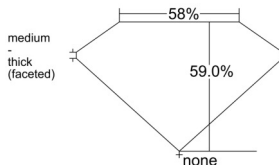

GIA®

FACSIMILE

GIA REPORT 5536980887

Verify this report at GIA.edu

GIA NATURAL DIAMOND DOSSIER®

November 13, 2025
GIA Report Number 5536980887
Shape and Cutting Style ..... Heart Brilliant
Measurements ..... 5.05 x 5.86 x 3.46 mm

GRADING RESULTS

Carat Weight ..... 0.60 carat
Color Grade I
Clarity Grade SI1

ADDITIONAL GRADING INFORMATION

Polish ..... Excellent
Symmetry ..... Excellent
Fluorescence ..... None
Clarity Characteristics ..... Cloud, Crystal, Feather
Inspection(s): GIA 5536980887

PROPORTIONS

Profile not to actual proportions

GRADING SCALES

GIA COLOR SCALE		GIA CLARITY SCALE			
COLORLESS	D	VERY VERY SLIGHTLY INCLUDED	FLAWLESS		
	E		INTERNALLY FLAWLESS		
	F	VERY SLIGHTLY INCLUDED	VVS₁		
	G		VVS₂		
	H		VS₁		
	NEAR COLORLESS	I	SLIGHTLY INCLUDED	VS₂	
		J		SI₁	
		FAINT	K	INCLUDED	SI₂
			L		I₁
			M		I₂
VERT LIGHT	N	INCLUDED	I₃		
	O				
	P				
	Q				
	R				
LIGHT	S				
	T				
	U				
	V				
	W				
X					
Y					
Z