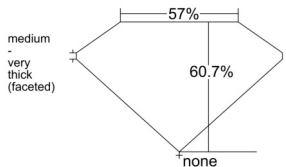

GIA®

FACSIMILE

GIA REPORT 5536973899

Verify this report at GIA.edu

GIA NATURAL DIAMOND DOSSIER®

November 13, 2025
GIA Report Number 5536973899
Shape and Cutting Style ..... Heart Brilliant
Measurements ..... 5.65 x 6.67 x 4.05 mm

GRADING RESULTS

Carat Weight ..... 0.90 carat
Color Grade ..... J
Clarity Grade VS1

ADDITIONAL GRADING INFORMATION

Polish ..... Excellent
Symmetry ..... Excellent
Fluorescence ..... Faint
Clarity Characteristics ..... Crystal, Cloud
Inscription(s): GIA 5536973899

PROPORTIONS

Profile not to actual proportions

GRADING SCALES

GIA COLOR SCALE		GIA CLARITY SCALE	
COLORLESS	D	VERY VERY SLIGHTLY INCLUDED	FLAWLESS
	E		INTERNALLY FLAWLESS
	F		VVS₁
	G		VVS₂
	H		VS₁
	I		VS₂
	J		SI₁
	K		SI₂
	L		I₁
	M		I₂
NEAR COLORLESS	N	SLIGHTLY INCLUDED	I₃
	O		
	P		
	Q		
FAINT	R	INCLUDED	
	S		
	T		
	U		
VERT LIGHT	V	LIGHT	
	W		
	X		
	Y		
	Z