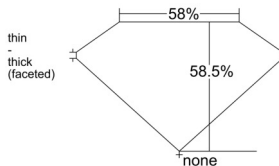

GIA®

FACSIMILE

GIA REPORT 5536956514

Verify this report at GIA.edu

GIA NATURAL DIAMOND DOSSIER®

November 11, 2025
GIA Report Number 5536956514
Shape and Cutting Style ..... Heart Brilliant
Measurements ..... 5.11 x 5.87 x 3.44 mm

GRADING RESULTS

Carat Weight ..... 0.59 carat
Color Grade ..... H
Clarity Grade VVS2

ADDITIONAL GRADING INFORMATION

Polish ..... Excellent
Symmetry ..... Excellent
Fluorescence ..... None
Clarity Characteristics ..... Feather, Cloud
Inscription(s): GIA 5536956514

PROPORTIONS

Profile not to actual proportions

GRADING SCALES

GIA COLOR SCALE		GIA CLARITY SCALE	
COLORLESS	D	VERY VERY SLIGHTLY INCLUDED	FLAWLESS
	E		INTERNALLY FLAWLESS
	F		VVS₁
	G		VVS₂
	H		VS₁
	I		VS₂
	J		SI₁
	K		SI₂
	L		I₁
	M		I₂
NEAR COLORLESS	N	SLIGHTLY INCLUDED	I₃
	O		
	P		
	Q		
FAINT	R		
	S		
	T		
	U		
VERT LIGHT	V		
	W		
	X		
	Y		
LIGHT	Z