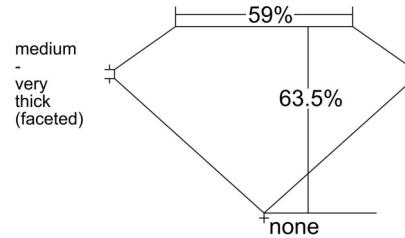

GIA NATURAL DIAMOND GRADING REPORT

November 12, 2025  
 GIA Report Number ..... 5536950739  
 Shape and Cutting Style ..... Oval Brilliant  
 Measurements ..... 8.96 x 6.47 x 4.11 mm

GRADING RESULTS

Carat Weight ..... 1.55 carat  
 Color Grade ..... E  
 Clarity Grade ..... VS1

ADDITIONAL GRADING INFORMATION

Polish ..... Excellent  
 Symmetry ..... Excellent  
 Fluorescence ..... Strong Blue  
 Inscription(s): GIA 5536950739  
 Comments: Pinpoints are not shown.

PROPORTIONS

Profile not to actual proportions

CLARITY CHARACTERISTICS

KEY TO SYMBOLS\*

- Crystal
- ~ Feather
- ∨ Needle

\* Red symbols denote internal characteristics (inclusions). Green or black symbols denote external characteristics (blemishes). Diagram is an approximate representation of the diamond, and symbols shown indicate type, position, and approximate size of clarity characteristics. All clarity characteristics may not be shown. Details of finish are not shown.