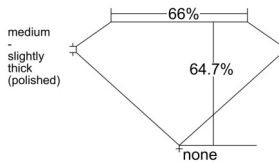

GIA®

FACSIMILE

GIA REPORT 5536937798

Verify this report at GIA.edu

GIA NATURAL DIAMOND DOSSIER®

November 11, 2025
GIA Report Number 5536937798
Shape and Cutting Style ..... Emerald Cut
Measurements ..... 6.24 x 4.41 x 2.86 mm

GRADING RESULTS

Carat Weight ..... 0.70 carat
Color Grade ..... D
Clarity Grade VS1

ADDITIONAL GRADING INFORMATION

Polish ..... Excellent
Symmetry ..... Very Good
Fluorescence ..... None
Clarity Characteristics ..... Cloud, Pinpoint
Inscription(s): GIA 5536937798

PROPORTIONS

Profile not to actual proportions

GRADING SCALES

GIA COLOR SCALE		GIA CLARITY SCALE			
COLORLESS	D	VERY VERY SLIGHTLY INCLUDED	FLAWLESS		
	E		INTERNALLY FLAWLESS		
	F	VERY SLIGHTLY INCLUDED	VVS₁		
	G		VVS₂		
	H		VS₁		
	NEAR COLORLESS	I	SLIGHTLY INCLUDED	VS₂	
		J		SI₁	
		FAINT	K	INCLUDED	SI₂
			L		I₁
			M		I₂
VERY LIGHT			N	INCLUDED	I₃
			O		
			P		
	Q				
LIGHT	R				
	S				
	T				
	U				
	V				
	Z