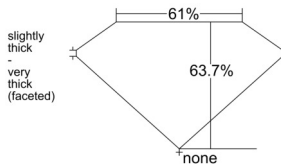

GIA®

FACSIMILE

GIA REPORT 5536904565

Verify this report at GIA.edu

GIA NATURAL DIAMOND DOSSIER®

November 11, 2025
GIA Report Number 5536904565
Shape and Cutting Style ..... Heart Brilliant
Measurements ..... 5.07 x 6.02 x 3.84 mm

GRADING RESULTS

Carat Weight ..... 0.71 carat
Color Grade I
Clarity Grade VS1

ADDITIONAL GRADING INFORMATION

Polish ..... Excellent
Symmetry ..... Excellent
Fluorescence ..... Faint
Clarity Characteristics ..... Feather, Needle, Pinpoint
Inspection(s): GIA 5536904565

PROPORTIONS

Profile not to actual proportions

GRADING SCALES

GIA COLOR SCALE		GIA CLARITY SCALE			
COLORLESS	D	VERY VERY SLIGHTLY INCLUDED	FLAWLESS		
	E		INTERNALLY FLAWLESS		
	F	VERY SLIGHTLY INCLUDED	VVS₁		
	G		VVS₂		
	H		VS₁		
	NEAR COLORLESS	I	SLIGHTLY INCLUDED	VS₂	
		J		SI₁	
		FAINT	K	INCLUDED	SI₂
			L		I₁
			M		I₂
VERT LIGHT	N	LIGHT	I₃		
	O				
	P				
	Q				
	R