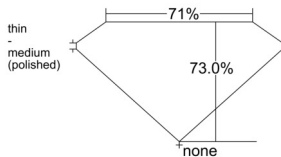

GIA®

FACSIMILE

GIA REPORT 5536894658

Verify this report at GIA.edu

GIA NATURAL DIAMOND DOSSIER®

November 06, 2025
GIA Report Number 5536894658
Shape and Cutting Style ..... Square Modified Brilliant
Measurements ..... 3.68 x 3.65 x 2.66 mm

GRADING RESULTS

Carat Weight ..... 0.28 carat
Color Grade ..... D
Clarity Grade VVS2

ADDITIONAL GRADING INFORMATION

Polish ..... Excellent
Symmetry ..... Very Good
Fluorescence ..... None
Clarity Characteristics..... Needle
Inscription(s): GIA 5536894658

PROPORTIONS

Profile not to actual proportions

GRADING SCALES

GIA COLOR SCALE		GIA CLARITY SCALE				
COLORLESS	D	NEAR COLORLESS	FLAWLESS			
	E		INTERNALLY FLAWLESS			
	F		VERY VERY SLIGHTLY INCLUDED	VVS₁		
	G			VVS₂		
	H		VERY SLIGHTLY INCLUDED	VS₁		
	I			VS₂		
	J			SLIGHTLY INCLUDED	SI₁	
	K		SI₂			
	FAINT		L	VERT LIGHT	I₁	
			M			I₂
N		INCLUDED	I₃			
O						
P						
Q						
R						
S						
LIGHT	T					
	U					
	V					
	W					
	X					
	Y					
	Z