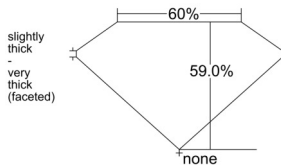

GIA®

FACSIMILE

GIA REPORT 5536894128

Verify this report at GIA.edu

GIA NATURAL DIAMOND DOSSIER®

November 12, 2025
GIA Report Number 5536894128
Shape and Cutting Style ..... Heart Brilliant
Measurements ..... 5.52 x 6.34 x 3.74 mm

GRADING RESULTS

Carat Weight ..... 0.75 carat
Color Grade ..... H
Clarity Grade VS1

ADDITIONAL GRADING INFORMATION

Polish ..... Very Good
Symmetry ..... Very Good
Fluorescence ..... None
Clarity Characteristics..... Crystal, Cloud, Needle, Pinpoint
Inspection(s): GIA 5536894128

PROPORTIONS

Profile not to actual proportions

GRADING SCALES

GIA COLOR SCALE		GIA CLARITY SCALE			
COLORLESS	D	VERY VERY SLIGHTLY INCLUDED	FLAWLESS		
	E		INTERNALLY FLAWLESS		
	F	VERY SLIGHTLY INCLUDED	VS₁		
	G		VS₂		
	H		VS₁		
	NEAR COLORLESS	I	SLIGHTLY INCLUDED	VS₂	
		J		SI₁	
		FAINT	K	INCLUDED	SI₂
			L		I₁
			M		I₂
N			I₃		
VERT LIGHT	O	INCLUDED			
	P				
	Q				
	R				
	S				
	T				
LIGHT	U				
	V				
	W				
	X				
	Y				
	Z